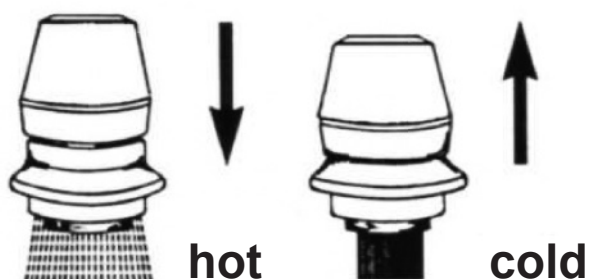

Instruction Manual - Use and Cleaning for the SoHeWa-Aerator

Aerator, Makrolon, scale-resistant,
switchable: Shower - full water jet.

1. Outlet strainer with
Makrolon-core
Screwdriver.

Makrolon-
core
O-ring/gasket

2. Unscrew the now
visible screw.
Do not lose the seal!

Makrolon-
slide

3. Peel off the Makrolon-
slide and rinse it
thoroughly from both
sides.

seal

screw

outlet strainer