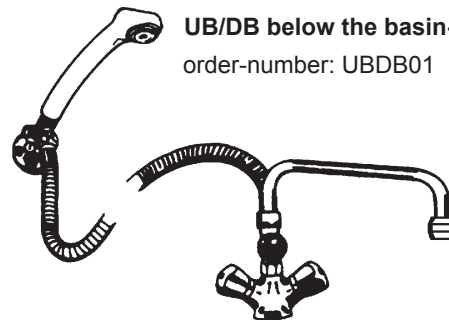

Product overview armatures

order number	AUB01	AUB02	AOB01	AOB02	AUB03	AUB04
mounting type	below the basin	below the basin	above the basin	above the basin	below the basin	below the basin
description	single lever mixer kitchen	single lever mixer kitchen	sink mixer	washbasin mixer	single lever bath	pillar mixer
detail	long outlet	pull-out spray	MB/KSR shower head	MB-nozzle	drainage fitting	with handles
swivelling	yes	yes	yes	yes	no	yes
surface	chrome-plated	chrome-plated	chrome-plated	chrome-plated	chrome-plated	chrome-plated
pressure	low-pressure	low-pressure	low-pressure	low-pressure	low-pressure	low-pressure

Optional obtainable:

optimized spray regulator and nozzle-shower head

spray regulator, macrolon
scale-resistant, switchable,
nozzle - full spray
order-number.: ASR01

**nozzle-shower head
metal**
order-number: ABK01

UB/DB below the basin-shower battery
order-number: UBDB01