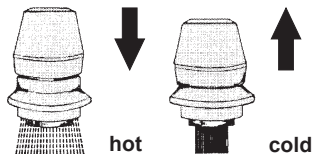

Product overview armatures

order number	AUB01	AUB02	AOB01	AOB02	AUB03	AUB04
mounting type	below the basin	below the basin	above the basin	above the basin	below the basin	below the basin
description	single lever mixer kitchen	single lever mixer kitchen	sink mixer	washbasin mixer	single lever bath	pillar mixer
detail	long outlet	pull-out spray	MB/KSR shower head	MB-nozzle	drainage fitting	with handles
swivelling	yes	yes	yes	yes	no	yes
surface	chrome-plated	chrome-plated	chrome-plated	chrome-plated	chrome-plated	chrome-plated
pressure	low-pressure	low-pressure	low-pressure	low-pressure	low-pressure	low-pressure

Optional obtainable:

optimized spray regulator and nozzle-shower head

spray regulator, macrolon
scale-resistant, switchable,
nozzle - full spray
order-number.: ASR01

**nozzle-shower head
metal**
order-number: ABK01